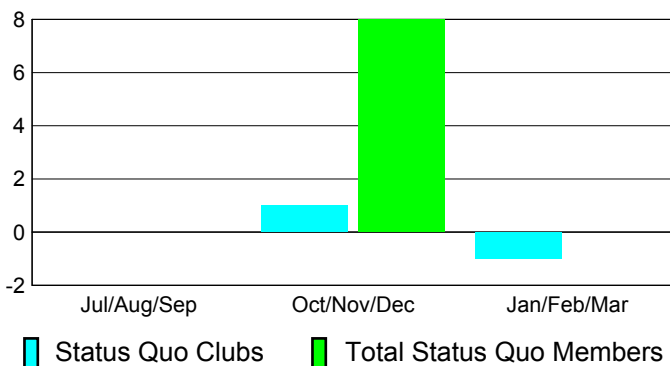

YTD Status Quo Clubs 2010-2011

Status Quo Clubs Compared to Status Quo Members

MEMBERSHIP

**Membership Results
2010-2011**

**Membership
2009-2010**

Month	Net Memb Goal	Actual New Memb	Actual Dropped Memb	Gain/Loss of Memb	Gain/Loss of Memb
Jul/Aug/Sep	15	61	-68	-7	3
Oct/Nov/Dec	55	37	-33	4	8
Jan/Feb/Mar	-10	31	-45	-14	-6
Totals	60	129	-146	-17	5