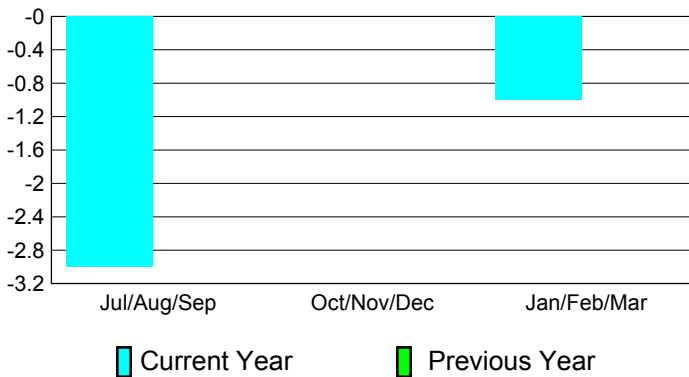

2010-2011 GMT Reports for District (or Undistricted) **District 202 L**

GMT: **Mr. CLIFFORD STEPHEN A HI** Location: **NEW ZEALAND**

GMT CA: **7**

CLUBS

**Club Results
2010-2011**

**Clubs
2009-2010**

Month	New Club Goal	Actual New Clubs	Actual Dropped Clubs	Gain/Loss of Clubs	Gain/Loss of Clubs
Jul/Aug/Sep	0	0	-3	-3	0
Oct/Nov/Dec	2	0	0	0	0
Jan/Feb/Mar	0	0	-1	-1	0
Totals	2	0	-4	-4	0

Club Results 2010-2011

Goal, New, Dropped, Gain/Loss

Comparison of Club Gain/Loss

Current Year Compared to the Previous Year

YTD Status Quo Clubs 2010-2011

Status Quo Clubs Compared to Status Quo Members

MEMBERSHIP

**Membership Results
2010-2011**

**Membership
2009-2010**

Month	Net Memb Goal	Actual New Memb	Actual Dropped Memb	Gain/Loss of Memb	Gain/Loss of Memb
Jul/Aug/Sep	15	61	-68	-7	3
Oct/Nov/Dec	55	37	-33	4	8
Jan/Feb/Mar	-10	31	-45	-14	-6
Totals	60	129	-146	-17	5

Membership Results 2010-2011

Goal, New, Dropped, Gain/Loss

Comparison of Membership Gain/Loss

Current Year Compared to the Previous Year

Gender Comparison 2010-2011

Jul/Aug/Sep

Oct/Nov/Dec

Jan/Feb/Mar

Male

Female