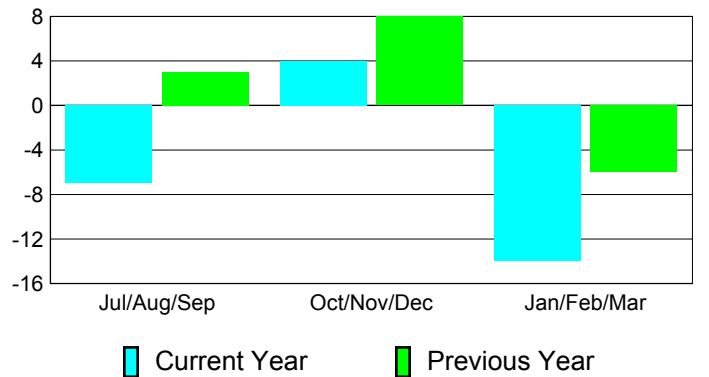

Gender Comparison 2010-2011

Jul/Aug/Sep

Oct/Nov/Dec

Jan/Feb/Mar

Male

Female