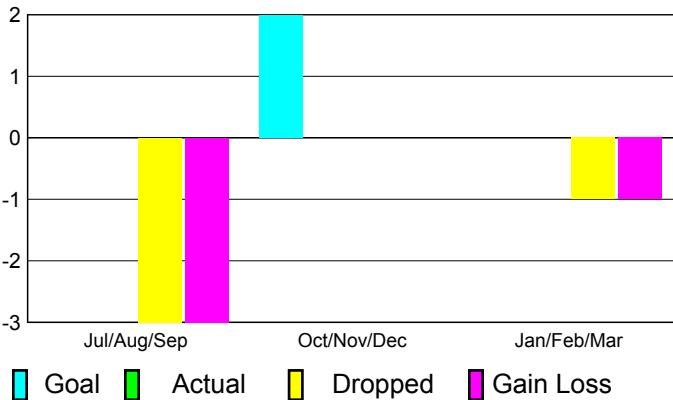

## CLUBS

**Club Results  
2010-2011**

**Clubs  
2009-2010**

Month	New Club Goal	Actual New Clubs	Actual Dropped Clubs	Gain/Loss of Clubs	Gain/Loss of Clubs
Jul/Aug/Sep	0	0	-3	-3	0
Oct/Nov/Dec	2	0	0	0	0
Jan/Feb/Mar	0	0	-1	-1	0
<b>Totals</b>	<b>2</b>	<b>0</b>	<b>-4</b>	<b>-4</b>	<b>0</b>

### Club Results 2010-2011

Goal, New, Dropped, Gain/Loss