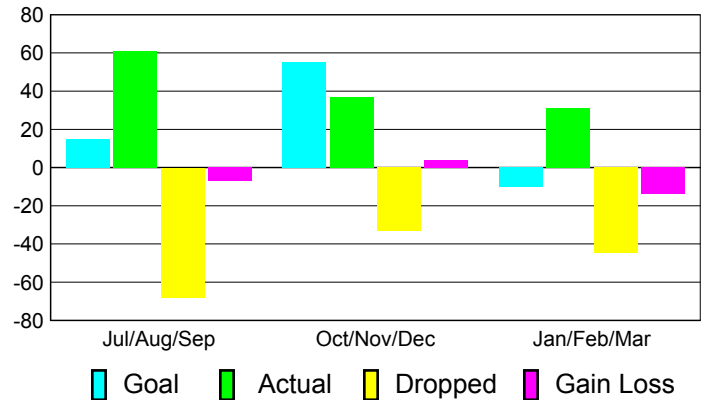

### YTD Status Quo Clubs 2010-2011

Status Quo Clubs Compared to Status Quo Members

## MEMBERSHIP

**Membership Results  
2010-2011**

**Membership  
2009-2010**

Month	Net Memb Goal	Actual New Memb	Actual Dropped Memb	Gain/Loss of Memb	Gain/Loss of Memb
Jul/Aug/Sep	15	61	-68	-7	3
Oct/Nov/Dec	55	37	-33	4	8
Jan/Feb/Mar	-10	31	-45	-14	-6
<b>Totals</b>	<b>60</b>	<b>129</b>	<b>-146</b>	<b>-17</b>	<b>5</b>

### Membership Results 2010-2011

Goal, New, Dropped, Gain/Loss

### Comparison of Membership Gain/Loss

Current Year Compared to the Previous Year